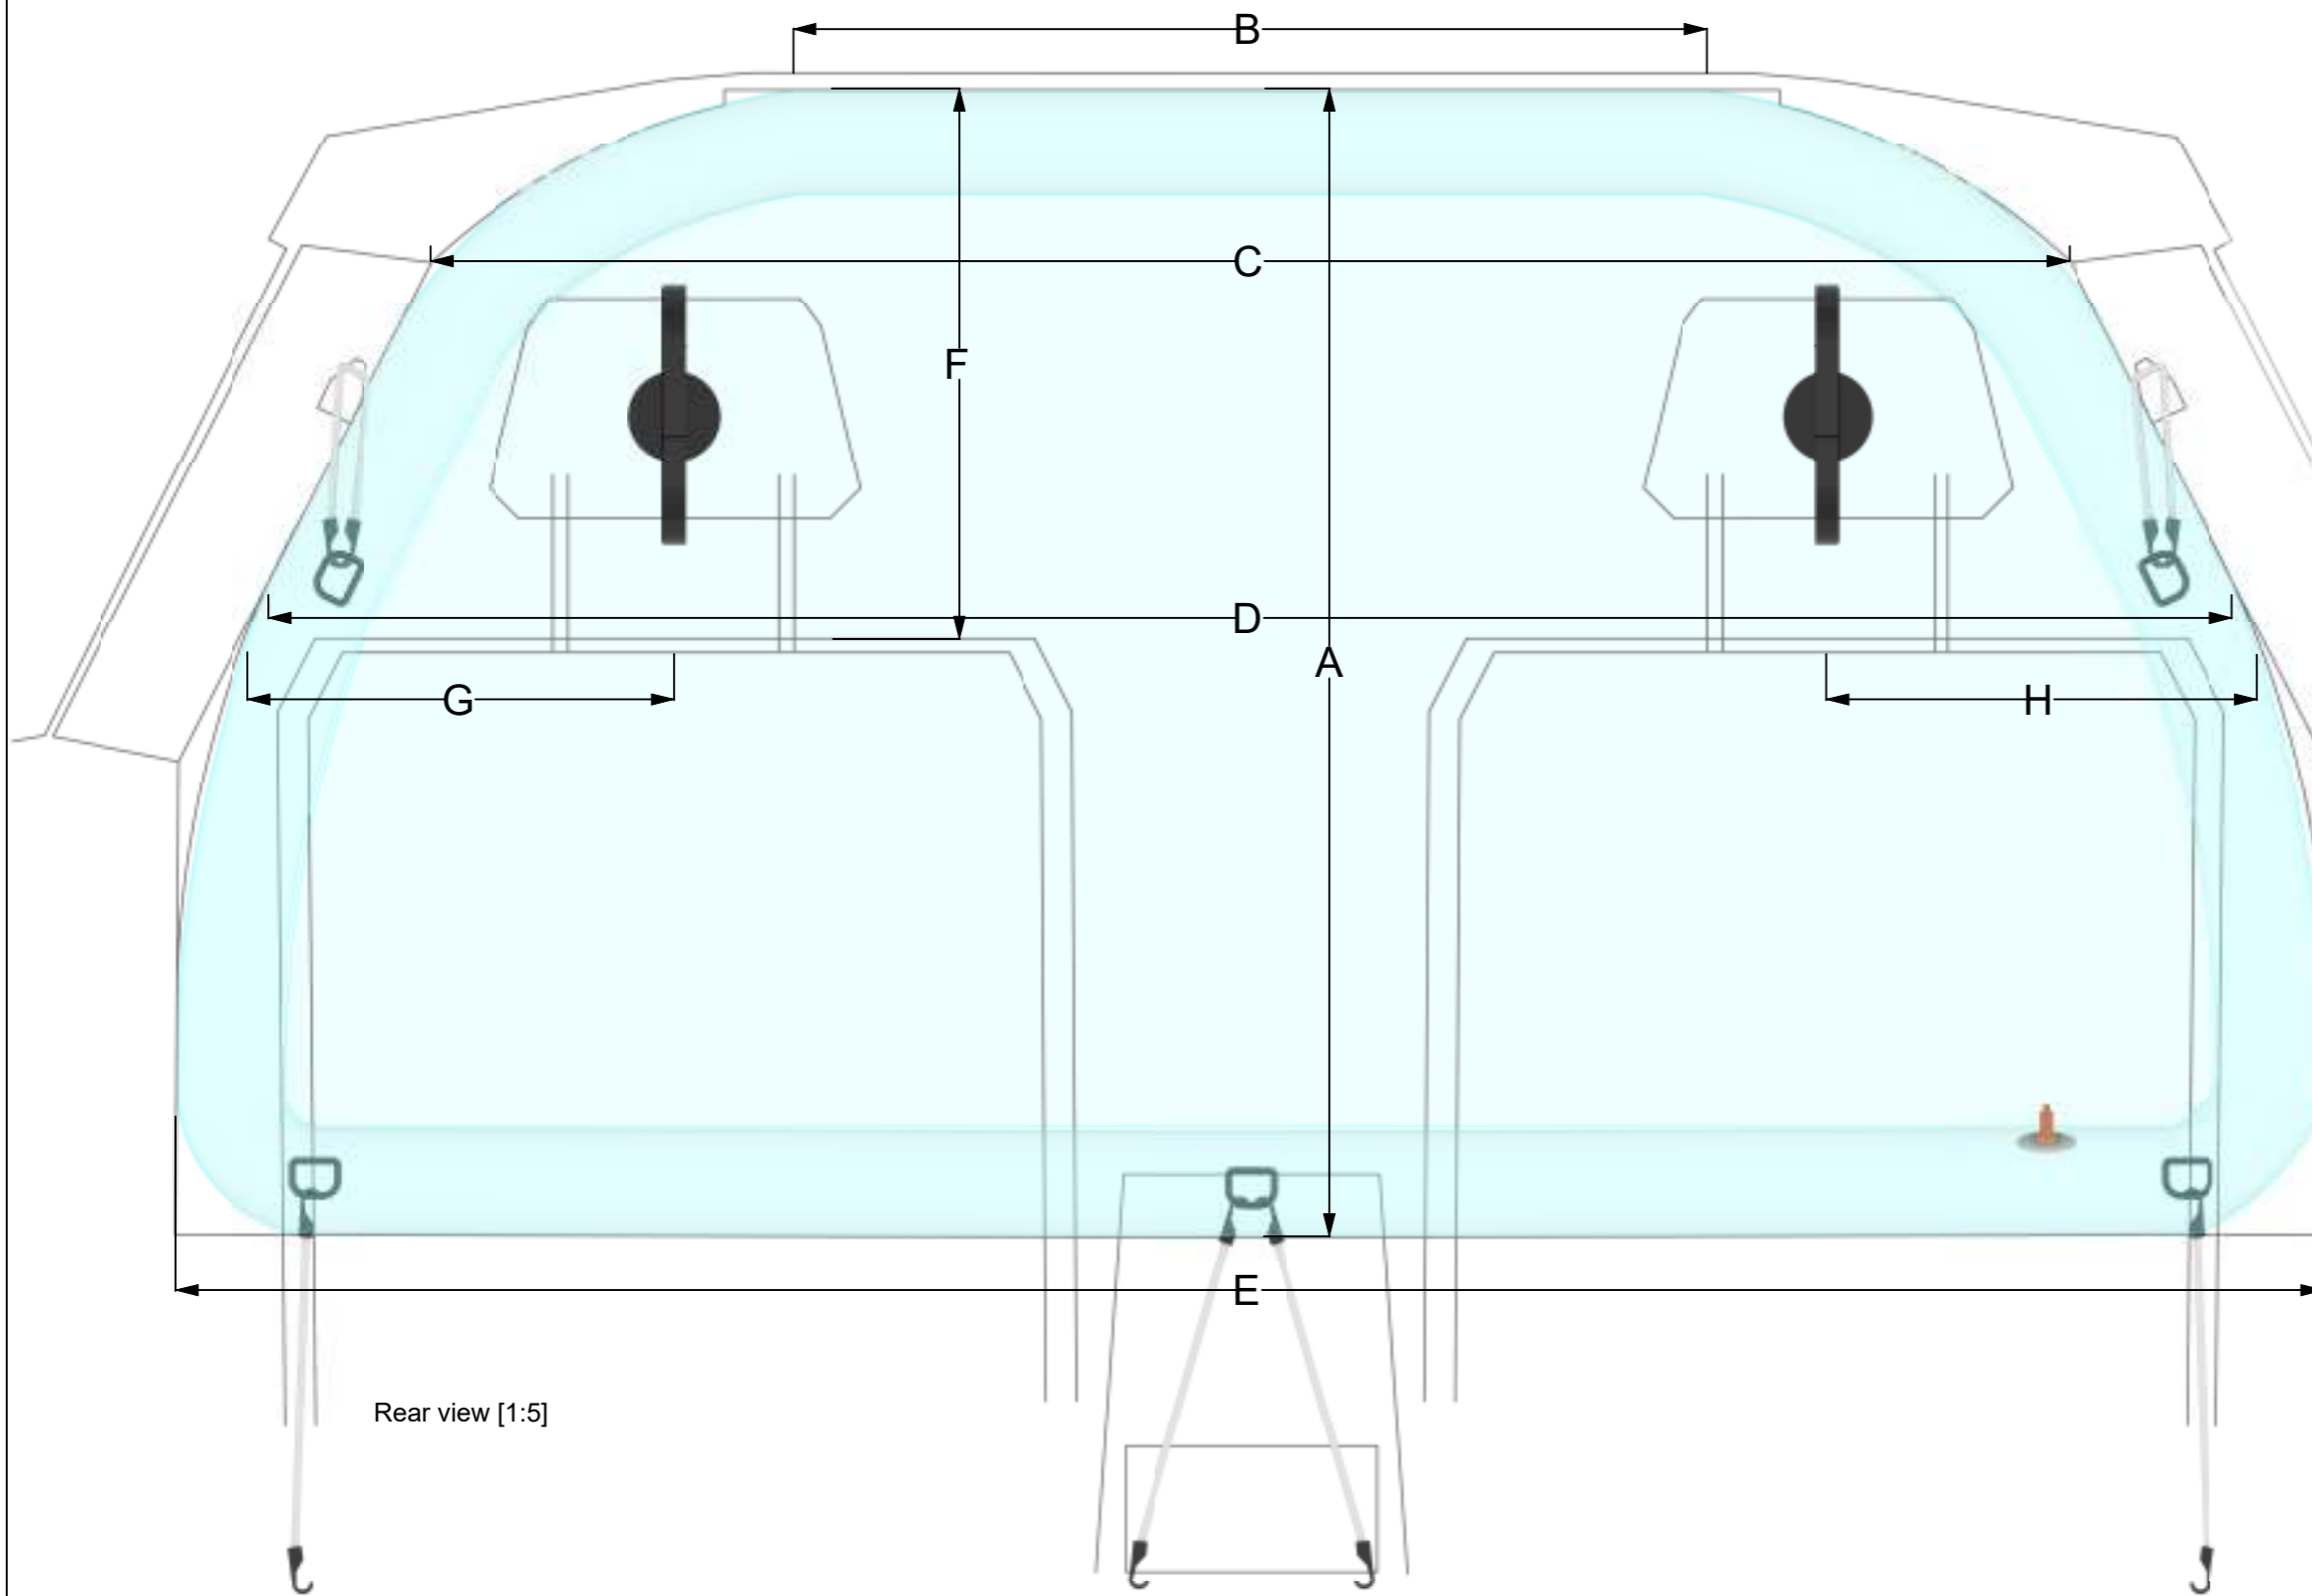

BICS vehicle screen

Rear view [1:5]

Perspective

Cross section screen [1:5]

A	cm
B	cm
C	cm
D	cm

E	cm
F	cm
G	cm
H	cm

MEASURE FROM REAR VIEW

Scale nvt	PASSENGER CAR/VAN	drawn by MJ	Checked by	Approved by - date
Units cm	BICS vehicle screen	Filename 0.TAXI.R02.20200507	Edition 1	Sheet
Format A3		Status 1. OFFERTE	Date 28-May-20	drawing nr. R01