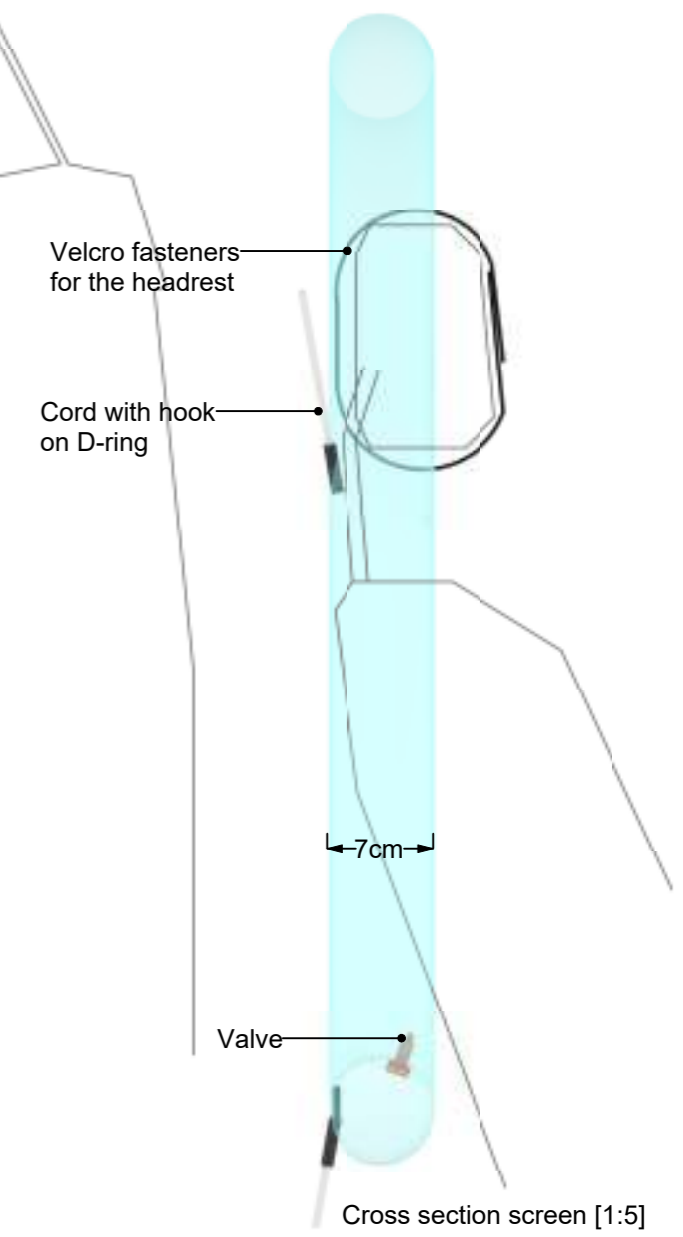

BICS vehicle screen

Rear view [1:5]

Perspective

Cross section screen [1:5]

A	cm
B	cm
C	cm
D	cm

E	cm
F	cm
G	cm
H	cm

MEASURE FROM REAR VIEW

Scale nvt	PASSENGER CAR/VAN	drawn by MJ	Checked by	Approved by - date
Units cm	BICS vehicle screen	Filename 0.TAXI.R02.20200507	Edition 1	Sheet
Format A3		Status 1. OFFERTE	Date 28-May-20	drawing nr. R01